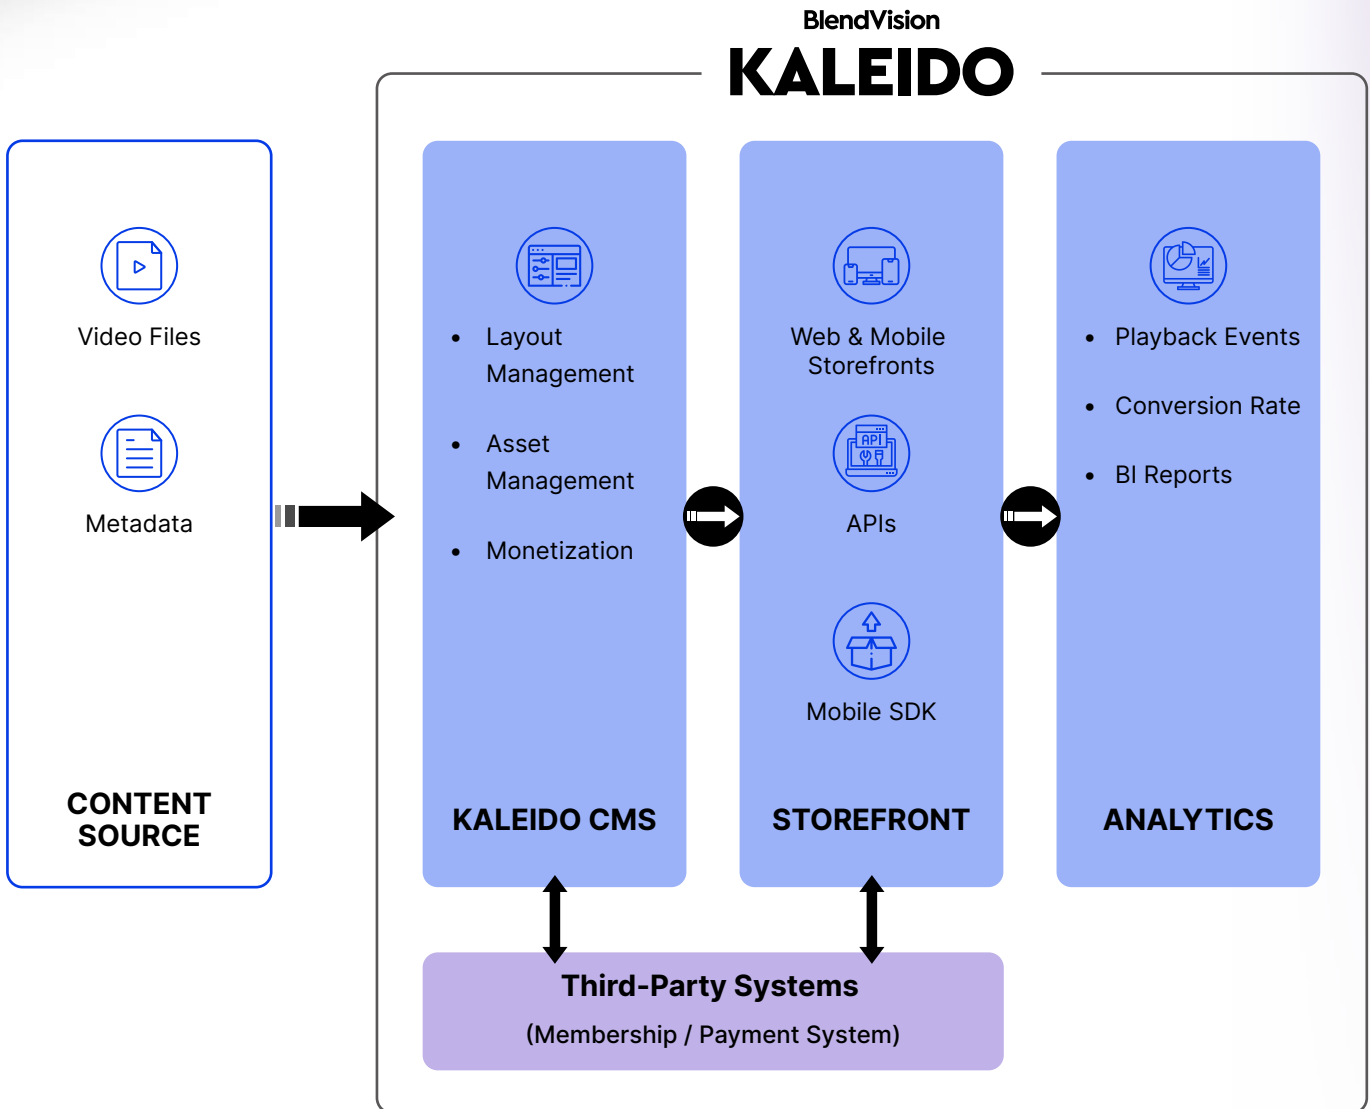

How BlendVision KALEIDO Helps

Build and monetize your own vertical media in just a few easy steps.